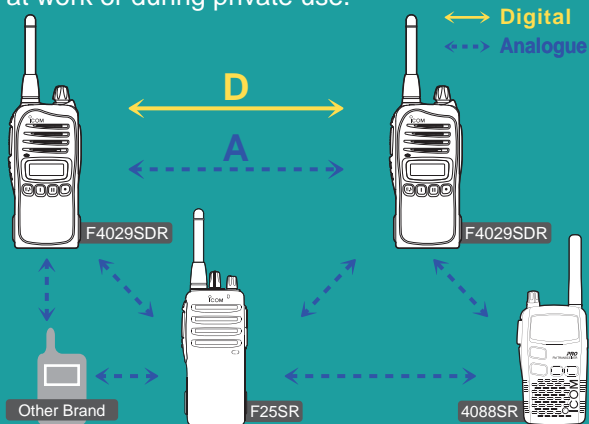

# 6.25kHz Spectrum Efficiency

Digital PMR446 utilises 4FSK/FDMA modulation and 6.25kHz digital narrow channel spacing, which is half the channel spacing of the existing analogue PMR446 system.

## Dual Mode Operation

The IC-F4029SDR is compatible with existing analogue PMR446 radios such as the Icom IC-F25SR, IC-4088SR or other brand radios. Utilise the advantages of digital technology while remaining in contact with analogue radios either at work or during private use.