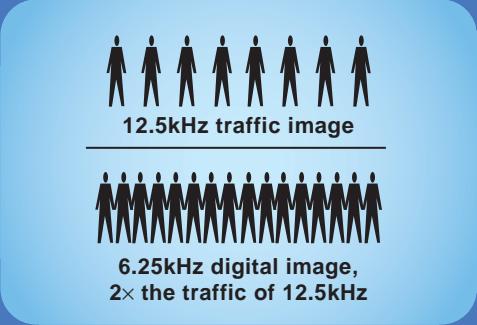

# 6.25kHz Spectrum Efficiency

Digital PMR446 utilises 4FSK/FDMA modulation and 6.25kHz digital narrow channel spacing, which is half the channel spacing of the existing analogue PMR446 system.